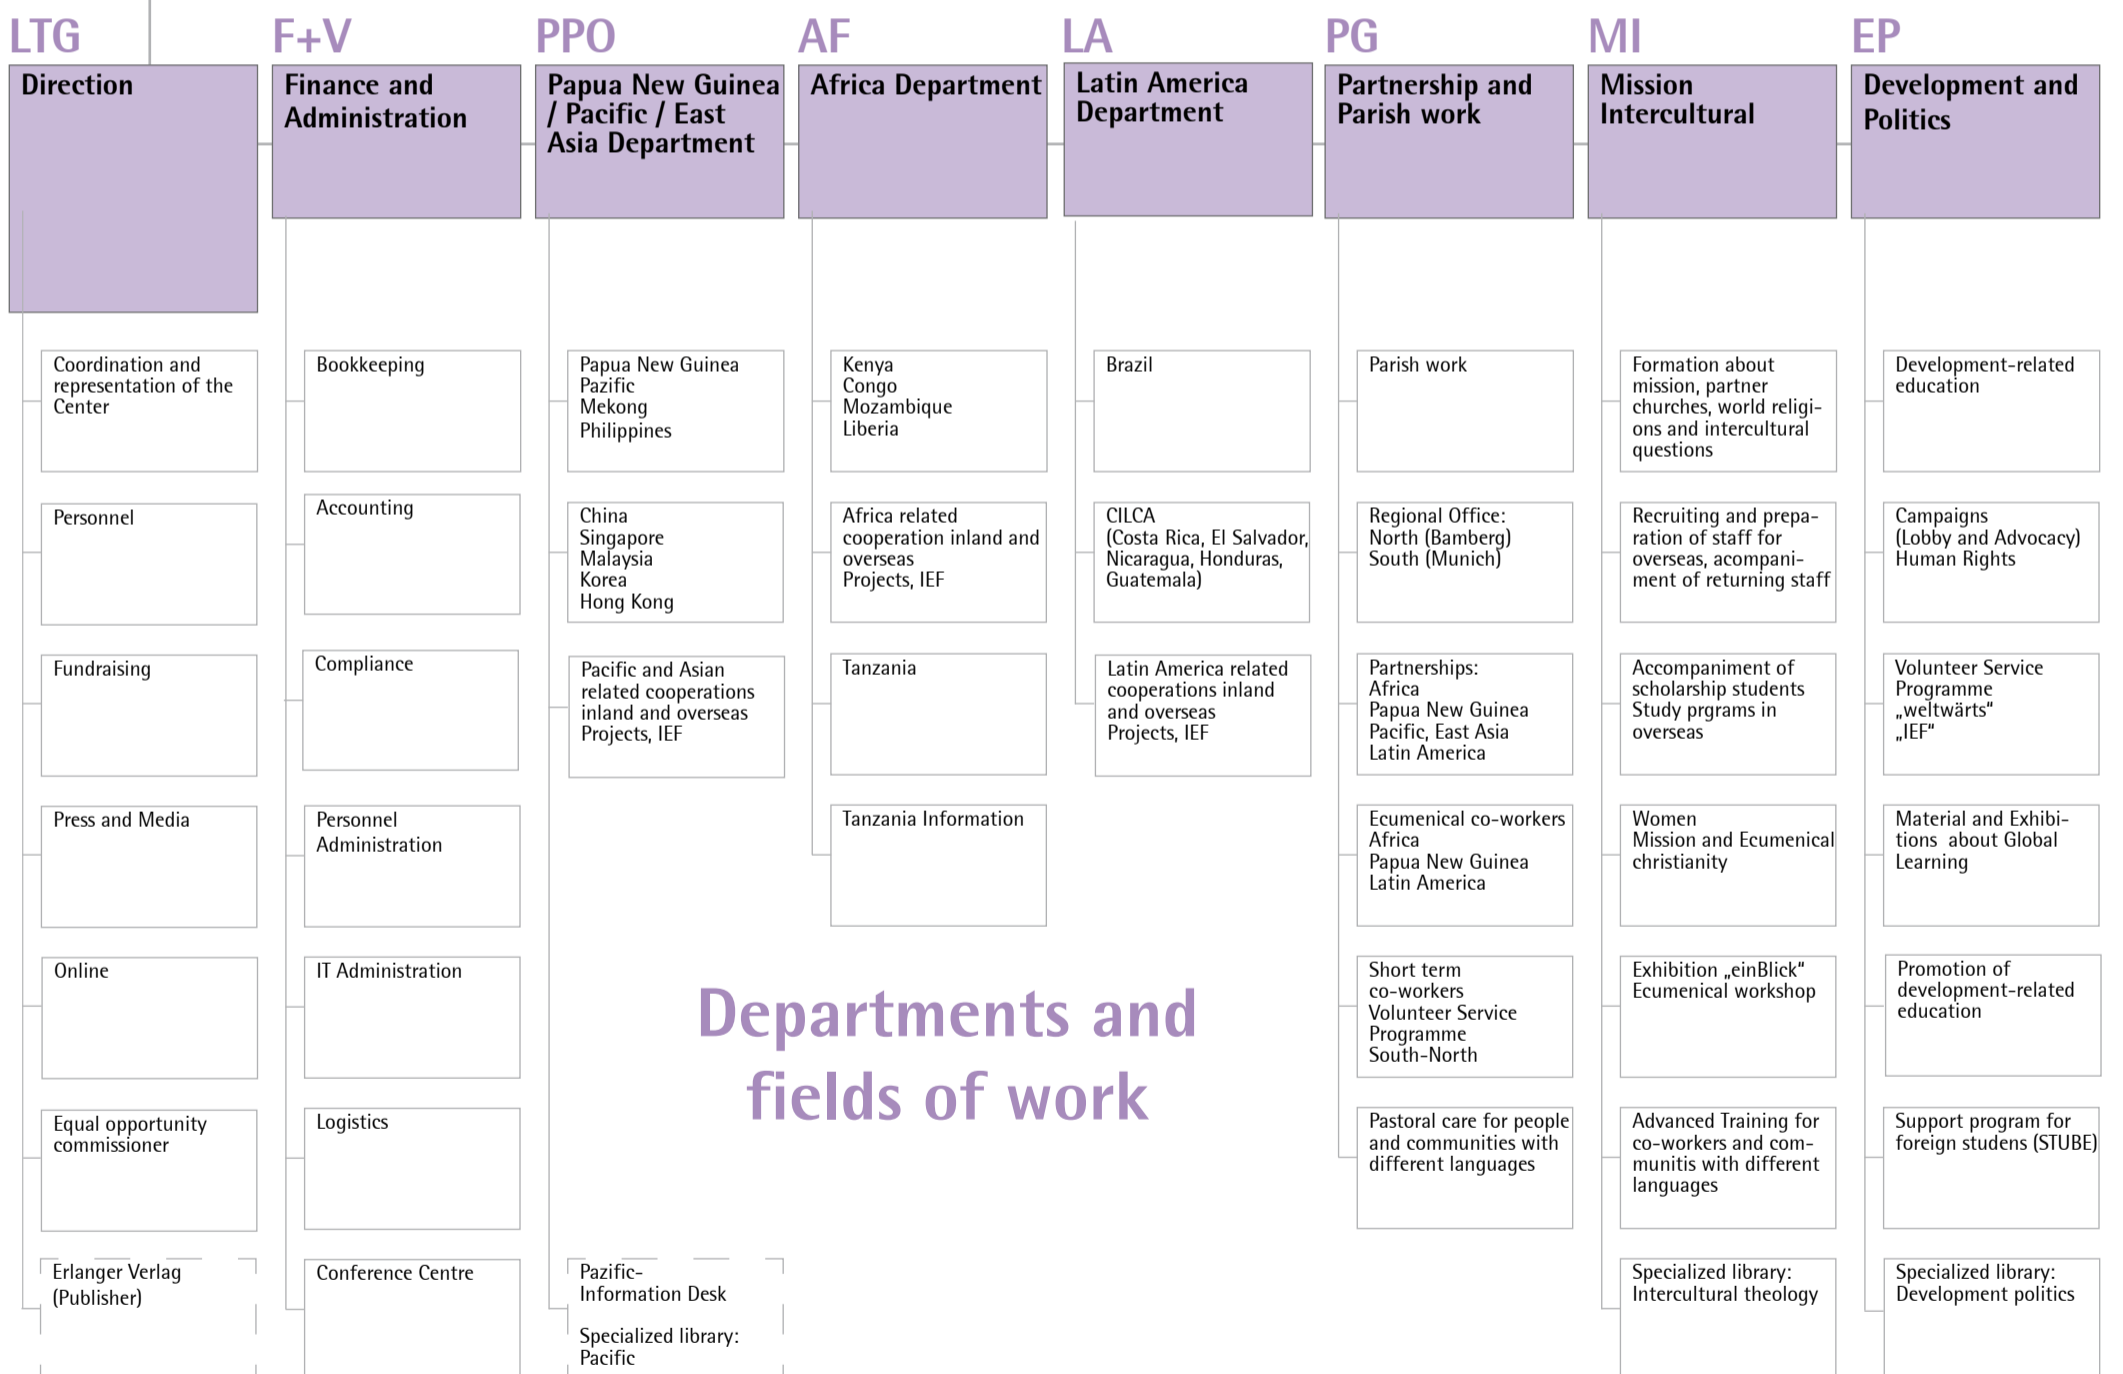

# Organisation chart

## Board of Trustees

## Executive Council Centrum Mission EineWelt ■ Hauptstraße 2 ■ 91564 Neuendettelsau ■ www.mission-einewelt.de

Departments and fields of work